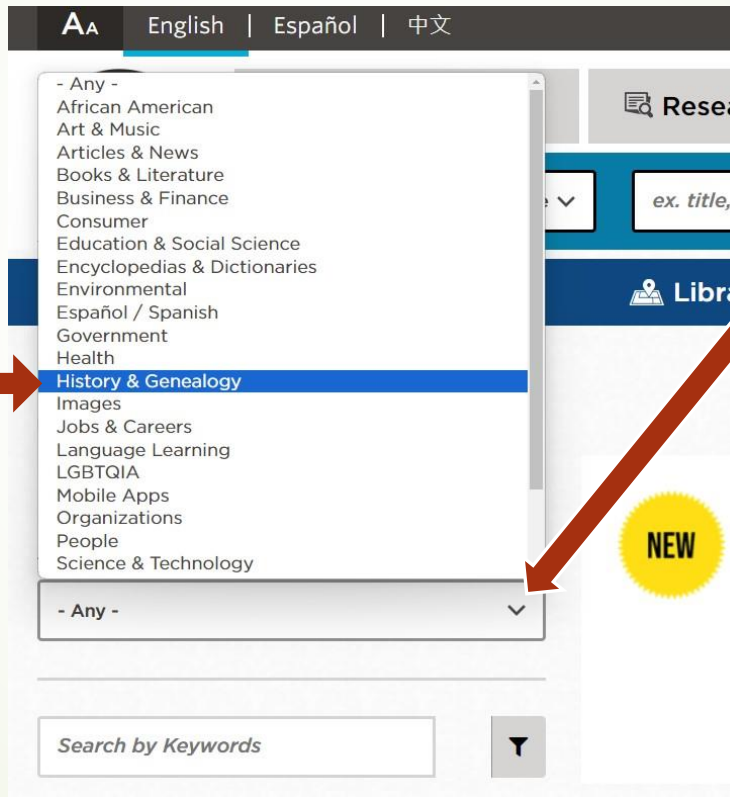

Library Locations & Hours

Home > Articles & Databases 1 - 10 of 224 results

Filter by Letter  
A B C D E F G H I J K L  
M N O P Q R S T U V W X Y  
Z

Topic  
- Any -

Search by Keyword

**NEW** African American Heritage (ProQuest)  
FULL TEXT  
Search essential historical records for African Americans — including federal census, marriage and cohabitation records, military draft and service records, registers of enslaved and freed persons of color, Freedman's Bank and more.

# Articles & Databases

The topic filter will be on the left side of the page.